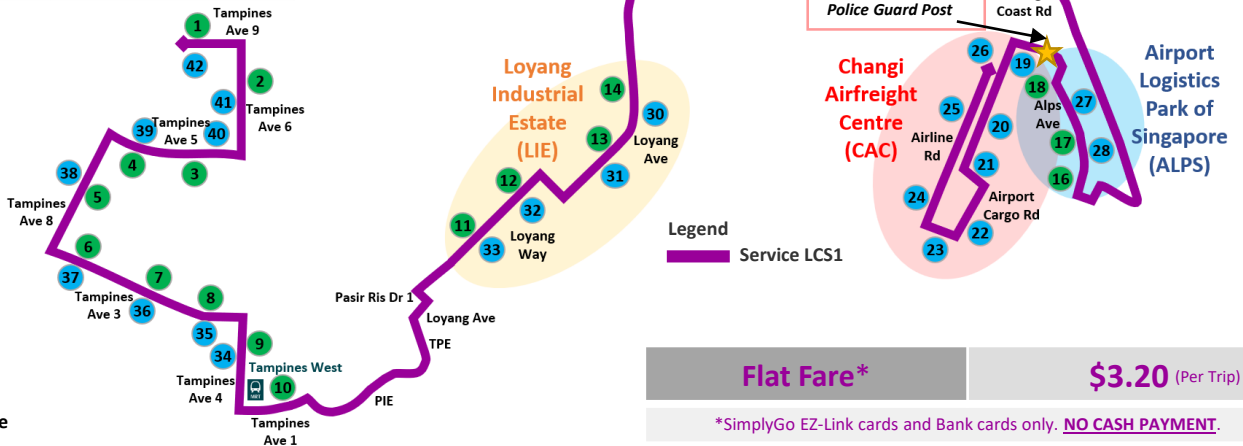

Map not drawn to scale

Flat Fare*

\$3.20 (Per Trip)

*SimplyGo EZ-Link cards and Bank cards only. **NO CASH PAYMENT.**

Road Name	Towards LIE / ALPS / CAC				Towards Tampines Town			
	Bus Stop Code	Bus Stop Description	First Trip	Second Trip	Bus Stop Code	Bus Stop Description	First Trip	Second Trip
Tampines Avenue 9	1 75279	Opp Blk 721	7.30am	8.00am	42 75271	Blk 721	7.01pm	7.31pm
Tampines Avenue 6	2 75269	Opp Blks 710/713	7.32am	8.02am	41 75261	Bet Blks 710/713	6.59pm	7.29pm
Tampines Avenue 5	3 75139	Blk 863	7.35am	8.05am	40 75131	Bet Blks 701/702	6.58pm	7.28pm
	4 75149	Blk 867A	7.37am	8.07am	39 75141	Blk 730	6.57pm	7.27pm
Tampines Avenue 8	5 75159	Blk 874	7.39am	8.09am	38 75151	Opp Blk 871A	6.56pm	7.26pm
Tampines Avenue 3	6 75101	Blk 880	7.42am	8.12am	37 75109	Blk 888	6.53pm	7.23pm
	7 75081	Blk 831	7.44am	8.14am	36 75089	Blk 827	6.52pm	7.22pm
Tampines Avenue 4	8 75071	Opp Blk 819	7.45am	8.15am	35 75079	Blk 819	6.50pm	7.20pm
	9 76281	Junyuan Pri Sch	7.47am	8.17am	34 76289	Blk 801	6.48pm	7.18pm
Tampines Avenue 1	10 75051	Tampines West Stn Exit B	7.50am	8.20am				
Loyang Way	11 98121	Krislite Bldg	8.05am	8.35am	33 98129	Opp Krislite Bldg	6.34pm	7.04pm
	12 98131	Bef Loyang Way 1	8.06am	8.36am	32 98139	Aft Loyang Way 1	6.33pm	7.03pm
Loyang Avenue	13 98061	Opp Engine Test Facility	8.07am	8.37am	31 98069	Aft Engine Test Facility	6.32pm	7.02pm
	14 98071	Loyang Way 4/Soxal	8.08am	8.38am	30 98079	Opp Loyang Way 4/Soxal	6.30pm	7.00pm
Telok Paku Road	15 99181	Bef S'pore Aviation AC	8.17am	8.47am	29 99189	S'pore Aviation AC	6.23pm	6.53pm
Nicoll Drive	Non-stop				Non-stop			
Changi Coast Road	Non-stop				Non-stop			
Alps Avenue	16 95171	Prologis	8.30am	9.00am	28 95179	DHL	6.12pm	6.42pm
	17 95181	Menlo Worldwide	8.31am	9.01am	27 95189	Expeditors	6.11pm	6.41pm
	18 95191	Opp DB Schenker	8.33am	9.03am				
Airline Road	19 95141	Aft Cargo Bldg D	8.34am	9.04am	26 95149	Bef Cargo Bldg D	6.09pm	6.39pm
	20 95061	Airline Hse	8.36am	9.06am	25 95069	Opp Airline Hse	6.08pm	6.38pm
Airport Cargo Road	21 95051	3 rd Cargo Agents	8.38am	9.08am	24 95049	SATS Cargo Ter	6.06pm	6.36pm
	22 95041	CIAS Cargo Ters	8.39am	9.09am	23 95039	Airfreight Ter Bldg	6.05pm	6.35pm
	23 95039	Airfreight Ter Bldg	8.40am	9.10am	22 95041	CIAS Cargo Ters	6.04pm	6.34pm
	24 95049	SATS Cargo Ter	8.41am	9.11am	21 95051	3rd Cargo Agents	6.03pm	6.33pm
Airline Road	25 95069	Opp Airline Hse	8.43am	9.13am	20 95061	Airline Hse	6.01pm	6.31pm
	26 95149	Bef Cargo Bldg D	8.44am	9.14am	19 95141	Aft Cargo Bldg D	6.00pm	6.30pm